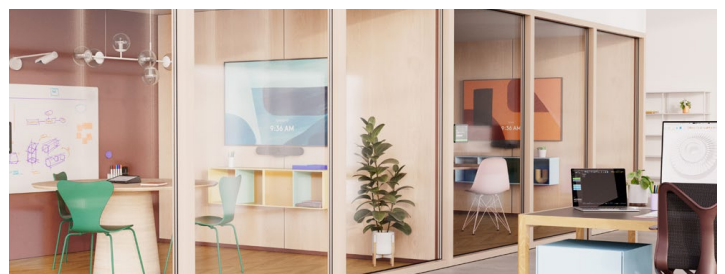

See the [latest certifications](#).

CLEAN CABLING

Rally Bar Huddle operates as a standalone conference camera or as part of a greater room solution.¹

¹ Appliance mode deployment shown, cabling can vary by deployment type.

RALLY BAR FAMILY COMPARISON

Explore the Rally Bar Family to find the right fit for your customers' meeting rooms.

	RALLY BAR HUDDLE	RALLY BAR MINI	RALLY BAR	RALLY PLUS
# of people	up to 6	up to 12	up to 20	up to 46
Room size	Huddle-Small	Small-Medium	Medium-Large	Large-XL
Appliance mode	Yes	Yes	Yes	Yes <small>*Compute dependent</small>
Mic pods	No	up to 3	up to 4	up to 7
Included mount	1 mount, 3 ways: Tabletop, wall, display	Tabletop mount	Tabletop mount	Rally mounting kit
Privacy shutter	Yes	No	No	No
Remote control	No	Yes	Yes	Yes

TARGET CUSTOMER: UPGRADE FROM THE MEETUP

BETTER AUDIO AND VIDEO:

Rally Bar Huddle is 2x as loud and leverages machine learning technology for clearer speech pickup and reduced background noise. The optics are also much improved.

BUILT-IN COLLABOS AND A.I. FEATURES:

Native access to AI features (Grid View, Smart Gallery, Speaker View, etc.) and built-in device management via CollabOS. MeetUp has to run on a PC or in BYOD mode.

APPLIANCE MODE AND BYOD: